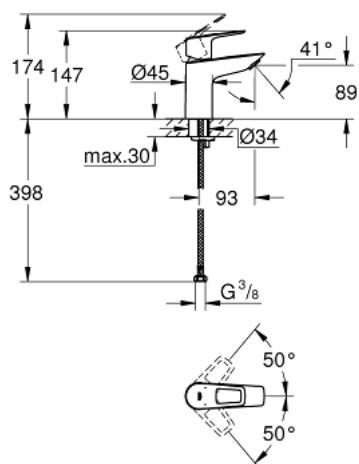

23 337 001 **SINGLE-LEVER BASIN MIXER 1/2"**
S-SIZE

TOOTE KIRJELDUS

- single hole installation
- metal lever
- GROHE Longlife 28 mm ceramic cartridge
- with temperature limiter
- **GROHE StarLight** chrome finish
- **GROHE Zero** isolated inner water ways - lead and nickel free within the faucet
- **GROHE EcoJoy** mousseur 5.7 l/min
- rapid installation system
- smooth body
- flexible connection hoses
- professional edition

23 337 001 **SINGLE-LEVER BASIN MIXER 1/2"**
S-SIZE

VARUOSAD

- 1: Cartridge (Tellimuse number 48518000)
- 2: Mousseur (Tellimuse number 48159000)
- 3: Shank mounting kit (Tellimuse number 46249000)
- 4: Waste set with push-open plug (Tellimuse number 65807000)*
- 5: Mounting wrench (Tellimuse number 19017000)*