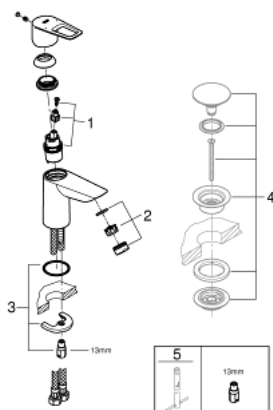

23 337 001 **SINGLE-LEVER BASIN MIXER 1/2"**
S-SIZE

TOOTE KIRJELDUS

- single hole installation
- metal lever
- GROHE Longlife 28 mm ceramic cartridge
- with temperature limiter
- **GROHE StarLight** chrome finish
- **GROHE Zero** isolated inner water ways - lead and nickel free within the faucet
- **GROHE EcoJoy** mousseur 5.7 l/min
- rapid installation system
- smooth body
- flexible connection hoses
- professional edition

23 337 001 **SINGLE-LEVER BASIN MIXER 1/2"**
S-SIZE

VARUOSAD

- 1: Cartridge (Tellimuse number 48518000)
- 2: Mousseur (Tellimuse number 48159000)
- 3: Shank mounting kit (Tellimuse number 46249000)
- 4: Waste set with push-open plug (Tellimuse number 65807000)*
- 5: Mounting wrench (Tellimuse number 19017000)*